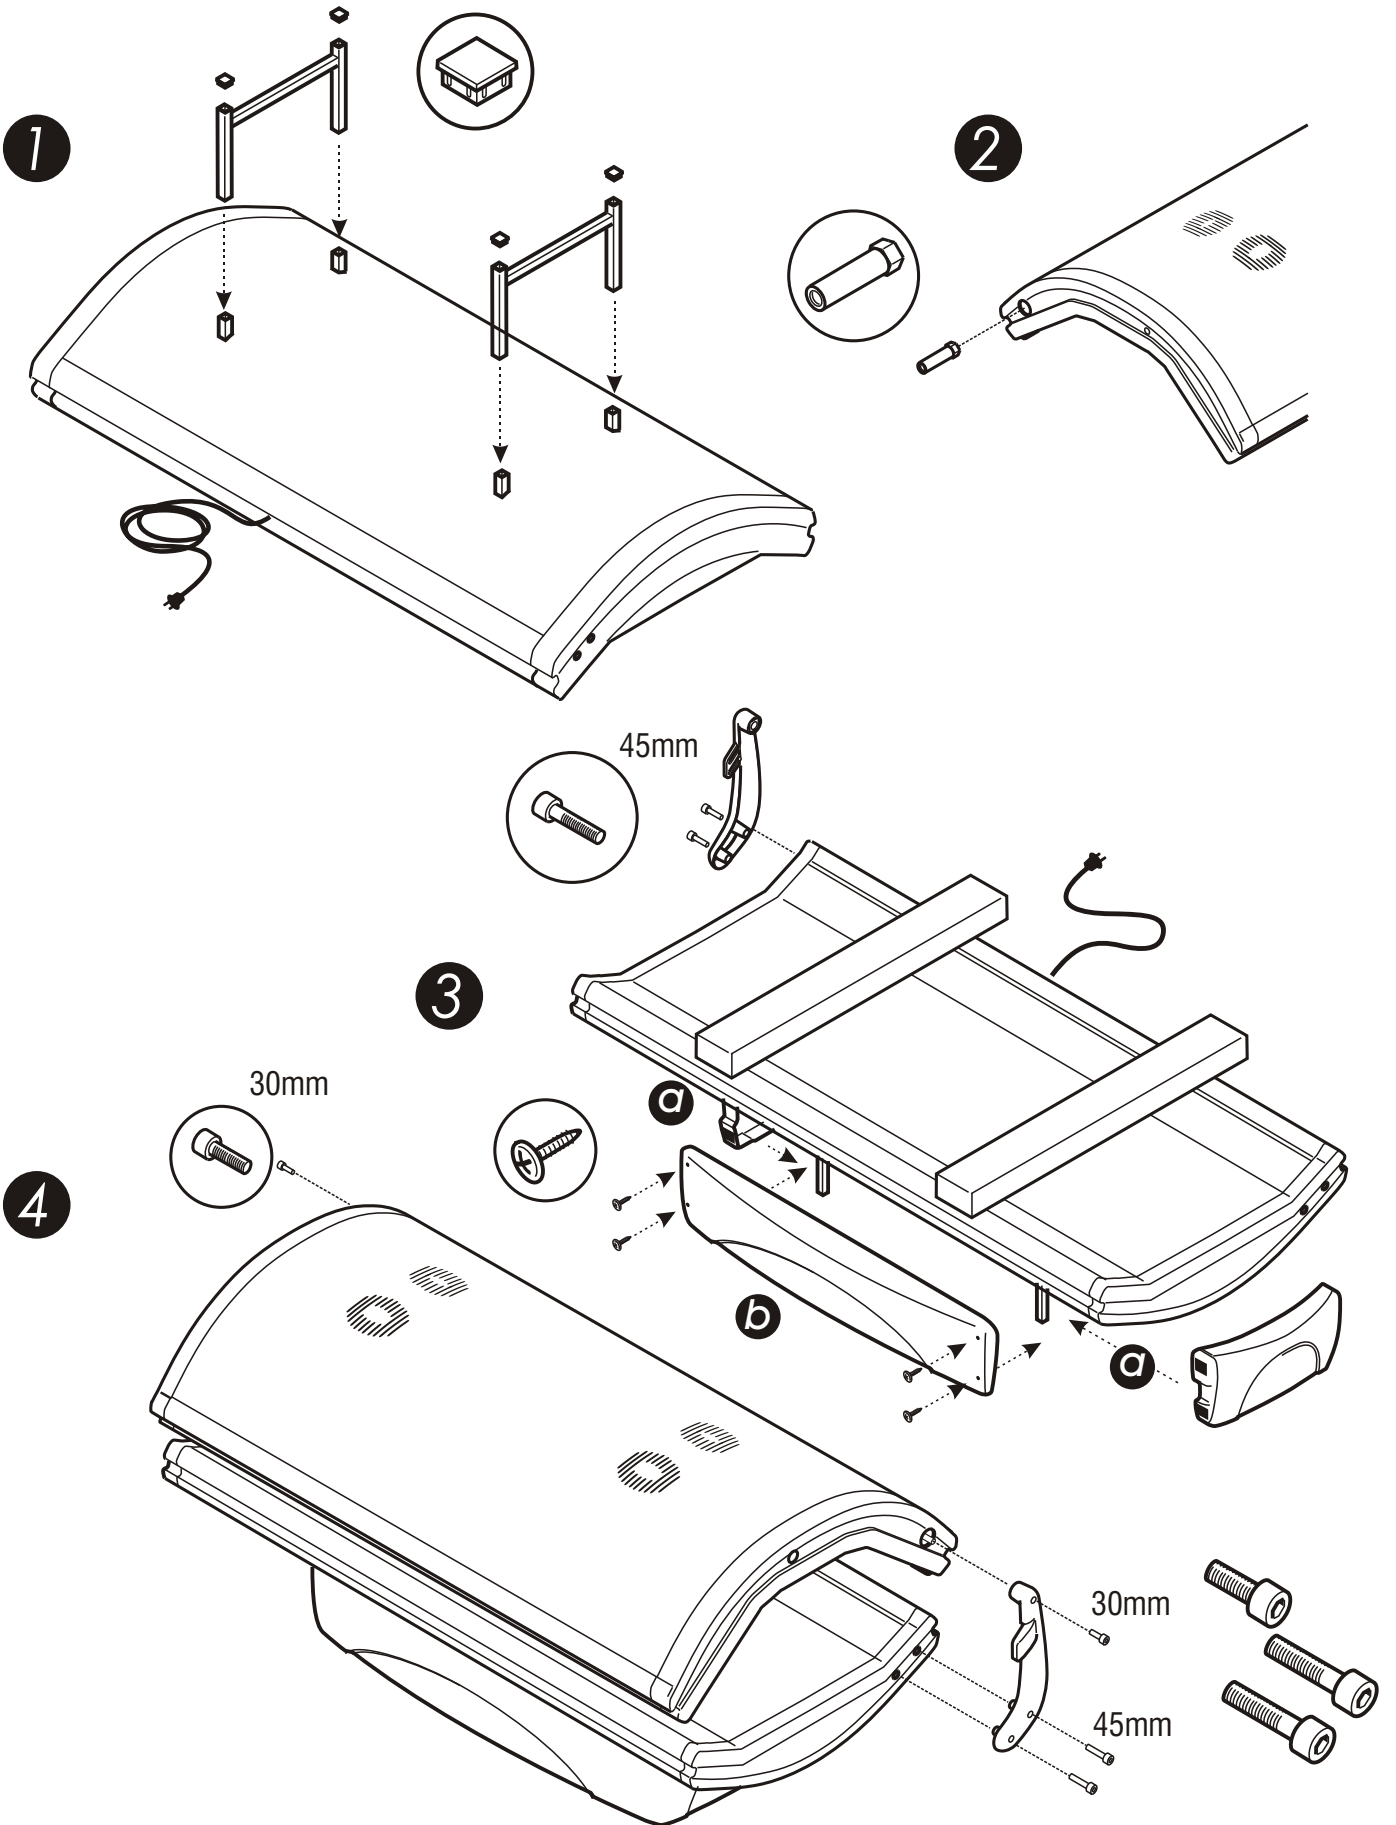

EMERALD

7 Let go of the canopy in a horizontal position.

If the canopy moves up by itself, adjust the ball-end bolts towards 'A'

If the canopy moves down by itself, adjust the ball-end bolts towards 'B'

Removing the acrylic plate